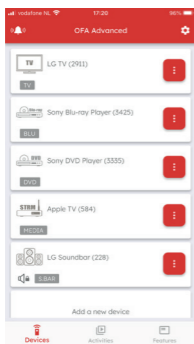

Devices can also be set up without using the app. If you would prefer to set up your devices that way, please see the section “On Remote Setup”. Please note that the devices that can be set up on remote is limited, so if you are unable to get one or more devices programmed, the app has the latest database.

Once you start the app, you will be asked to pair the remote to the phone – this is done by holding down the Devices and the Activity keys for a few seconds until the TV LED start flashing. Once the remote is paired, the app is divided into sections. These are as follows: