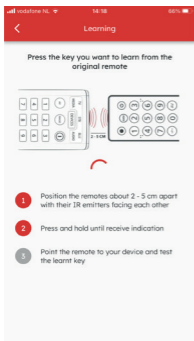

Once you start the app, you will be asked to pair the remote to the phone – this is done by holding down the Devices and the Activity keys for a few seconds until the TV LED start flashing. Once the remote is paired, the app is divided into sections. These are as follows:

Devices

Your One For All remote can control up to 8 Audio Video devices by infrared. Setting up these devices should be your first step. The app will help you easily set up the remote to control your devices, all you need is the brand of your device.

Activities

Once you have set up the remote to control your devices, you can combine them into up to 5 Activities. For example if you use a combination of your TV, Set Top Box and Sound Bar to watch live TV, you can combine this into the Watch TV activity, and the remote will control the appropriate devices when the keys are pressed (e.g. Sound Bar for Volume, STB for channels etc.). The app will allow you to make any combination of the devices you have set up, and explain which key will control each device in the Activity mode.

Features

On top of Devices and Activities, the Smart Control has a number of features to enhance the control of your entertainment devices.

Learning

If you find that you need an extra key from your original remote that does not feature on the Smart Control keypad, you can teach the Smart Control the function using your original (working) remote control. The app will lead you through the process – you can even learn a whole remote control.