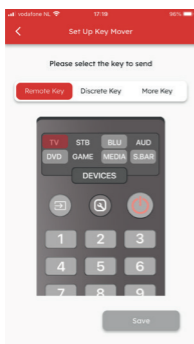

Key Mover

Using the Key Mover feature you can change the functionality of one or more of the keys on the remote, changing its position or even duplicating it in a different device. You may also find that there are extra commands available for your device which do not yet have a key on the Smart Control.

Volume Lock

Do you use only one device to control the volume of your devices? For example you may want to always control the volume of your sound bar even when controlling another device like TV or Blu-ray. The Volume Lock feature allows you to lock the volume up, down and mute keys so they always control the same device.