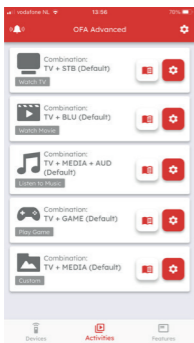

ONE FOR ALL ADVANCED APP

To experience the full benefits of the advanced features of the Smart Control, we recommend that you download the One For All Advanced App. This will guide you through setting up the remote to control your devices and give you access to all the latest brands and devices by connecting to our online database of infrared codes. It can also help you set up Activities, create Macros to automate your viewing, reprogram individual keys for your device and learn functions from your original remote controls.

The app is compatible with Android and iOS and can be downloaded by scanning the QR code below, or going to www.ofa.com/smartcontrol8pro on your phone.

Devices can also be set up without using the app. If you would prefer to set up your devices that way, please see the section “On Remote Setup”. Please note that the devices that can be set up on remote is limited, so if you are unable to get one or more devices programmed, the app has the latest database.

Devices

Your One For All remote can control up to 8 Audio Video devices by infrared. Setting up these devices should be your first step. The app will help you easily set up the remote to control your devices, all you need is the brand of your device.