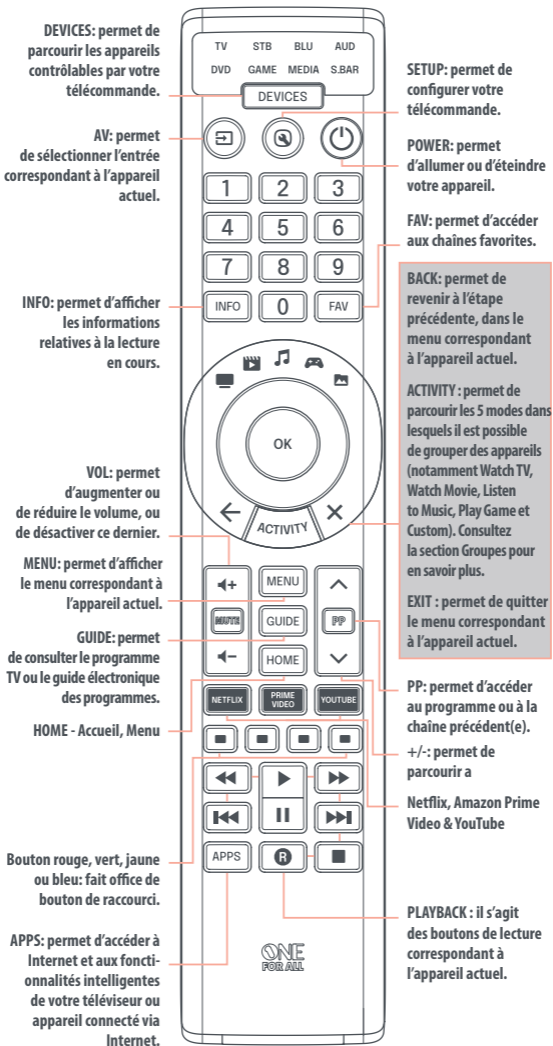

FRANÇAIS LISTE DES BOUTONS | URC7981

Puissance de sortie max. : +4.40 dBm

Plage de fréquences de fonctionnement : 2402 MHz ~ 2480 MHz

ATTENTION : il existe des risques d'explosion si les piles ne sont pas remplacées par le type approprié. Utilisez des piles alcalines de qualité.