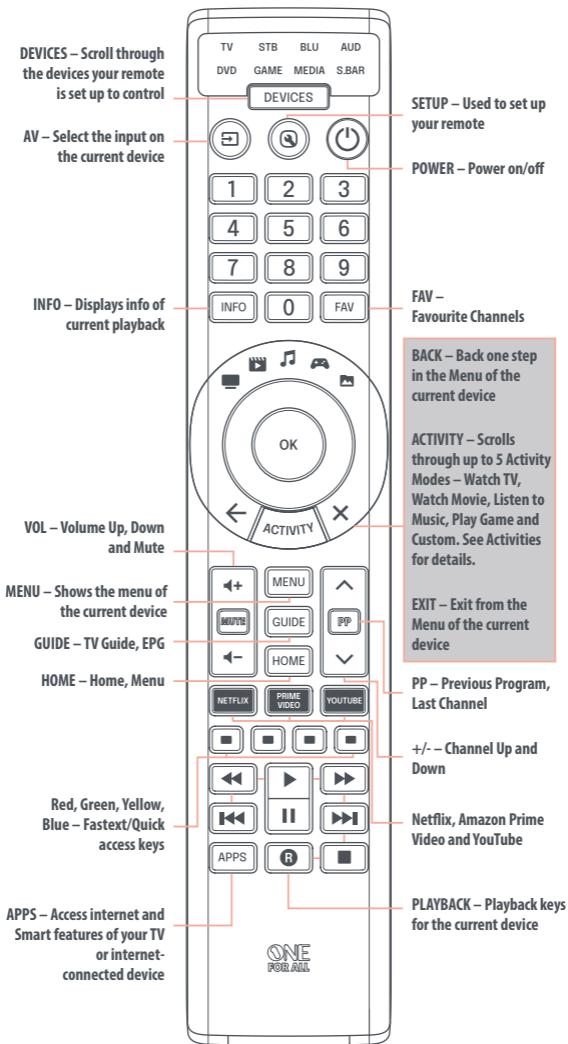

ENGLISH KEY DESCRIPTIONS | URC7981

Max output power: +4.40 dBm
Operation frequency range: 2402 MHz ~ 2480 MHz

CAUTION: Risk of explosion if battery is replaced by an incorrect type. Use quality Alkaline batteries.