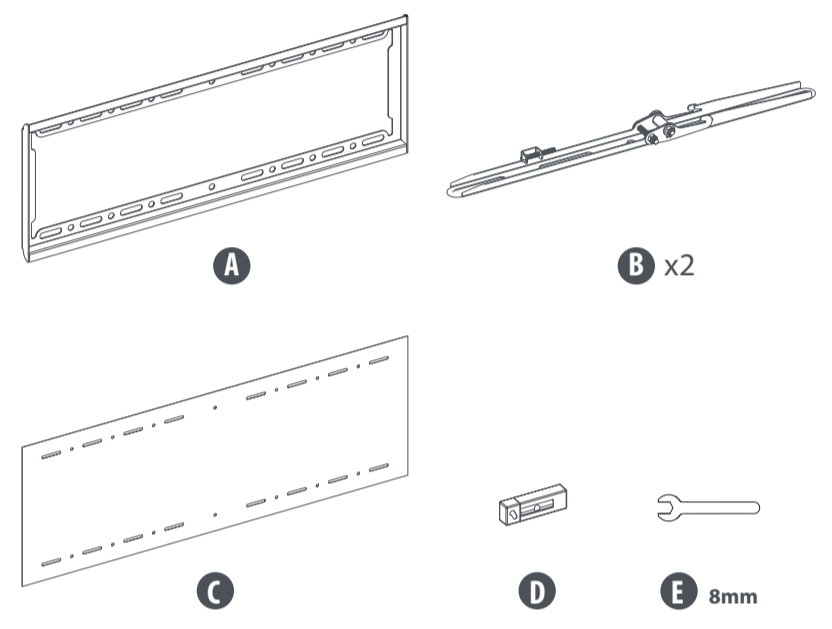

Universal
400 x 400 max

- Package M**
- M-A 4 x M4x28mm
 - M-B 4 x M6x30mm
 - M-C 4 x M8x16mm
 - M-D 4 x M8x30mm
 - M-E 4 x D5
 - M-F 4 x D8
 - M-G 4 x ø15xø8x5mm
 - M-H 4 x ø15xø8x15mm
- Package W**
- W-A 4 x ST6.3x55mm
 - W-B 4 x ø10x45mm
 - W-C 4 x D6

3a

3b

4

5

6 **Note:** If the display does not stop at your desired position, adjust the two side screws alternately using the tools as shown.

FINISH