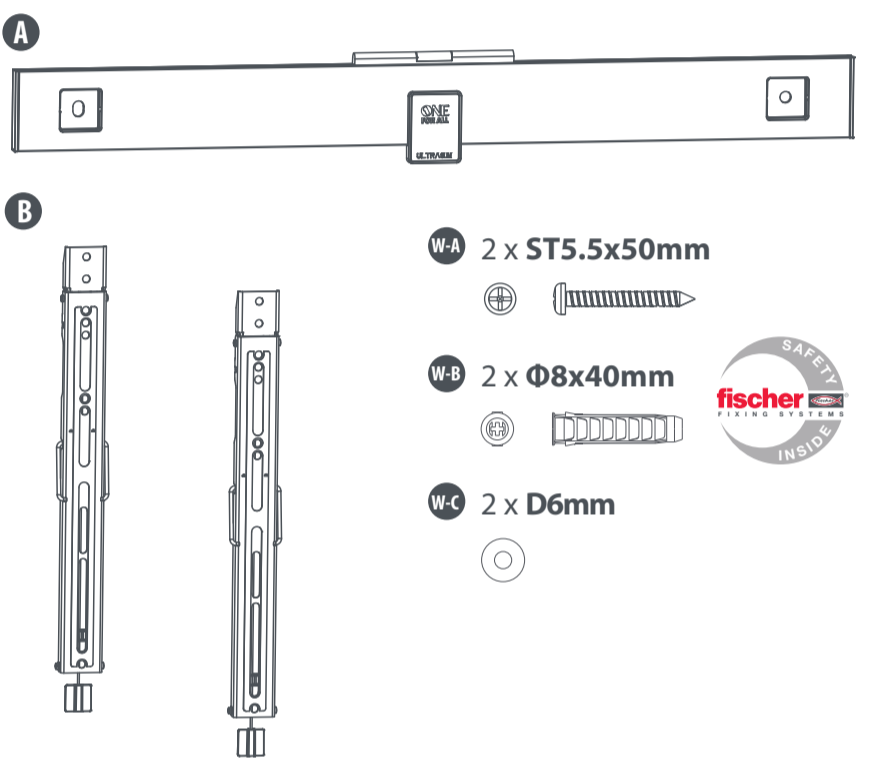

Universal
400 x 400 max

W-A 2 x ST5.5x50mm

W-B 2 x Ø8x40mm

W-C 2 x D6mm

M-A 4 x M5x14mm

M-B 4 x M6x14mm

M-C 4 x M6x30mm

M-D 4 x M8x30mm

M-I 4 x M8x12mm

M-E 4 x M8x50mm

M-F 4 x D6mm

M-G 8 x ø15xø8x5mm

M-H 8 x ø15xø8x15mm

Separate the waste
Differenzia i Rifiuti

<http://www.oneforall.com/documents>

Universal Electronics B.V. - Europe & International
P.O. Box 3332, 7500 DH Enschede
The Netherlands
RDN-1150323