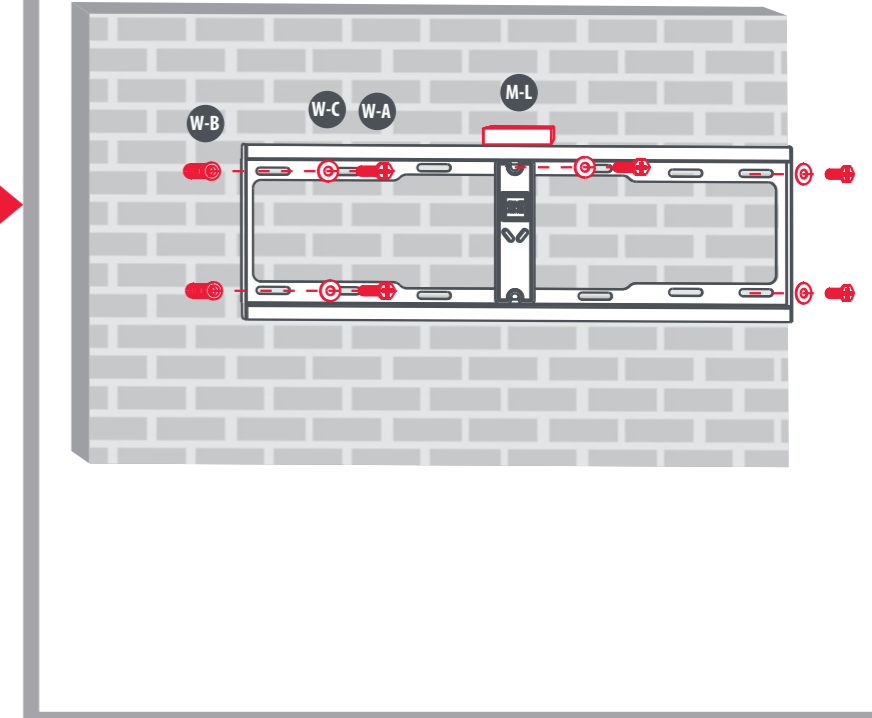

Package W

- W-A 5 x ST6.3x55mm
- W-B 5 x ø10x50mm
- W-C 5 x D6

Download the One For All Toolbox App **Free**
 UK Handy installation tools.
 DE Nützliche Unterstützung für die Montage.
 ES Útiles herramientas para el montaje.
 FR Outils d'installation pratiques.
 IT Comodi strumenti per l'installazione.

WM4629 Universal Electronics BV - Europe & International
 RDN-0150421 The Netherlands

START

2 WARNING
 Please verify that the supporting surface will safely support the combined weight of the equipment and all attached hardware and components

3

FINISH