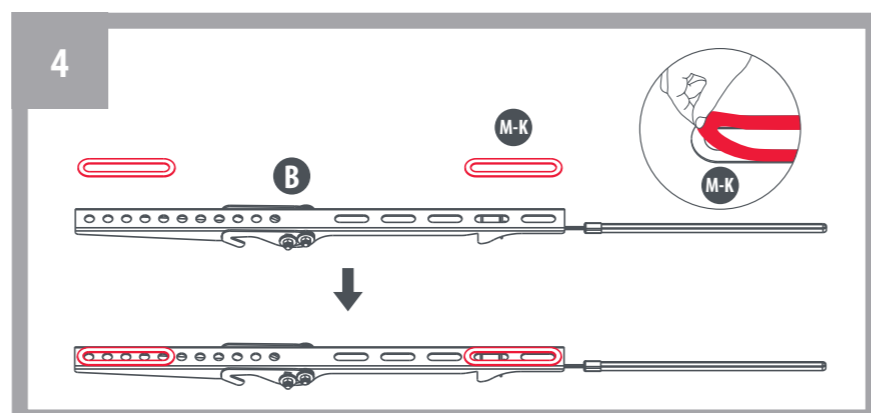

Package W

- W-A 5 x ST6.3x55mm
- W-B 5 x ø10x50mm
- W-C 5 x D6

Download the One For All Toolbox App **Free**
 UK Handy installation tools.
 DE Nützliche Unterstützung für die Montage.
 ES Útiles herramientas para el montaje.
 FR Outils d'installation pratiques.
 IT Comodi strumenti per l'installazione.

WM4629 Universal Electronics BV - Europe & International
 RDN-0150421 The Netherlands

START

2 WARNING
 Please verify that the supporting surface will safely support the combined weight of the equipment and all attached hardware and components

3

FINISH