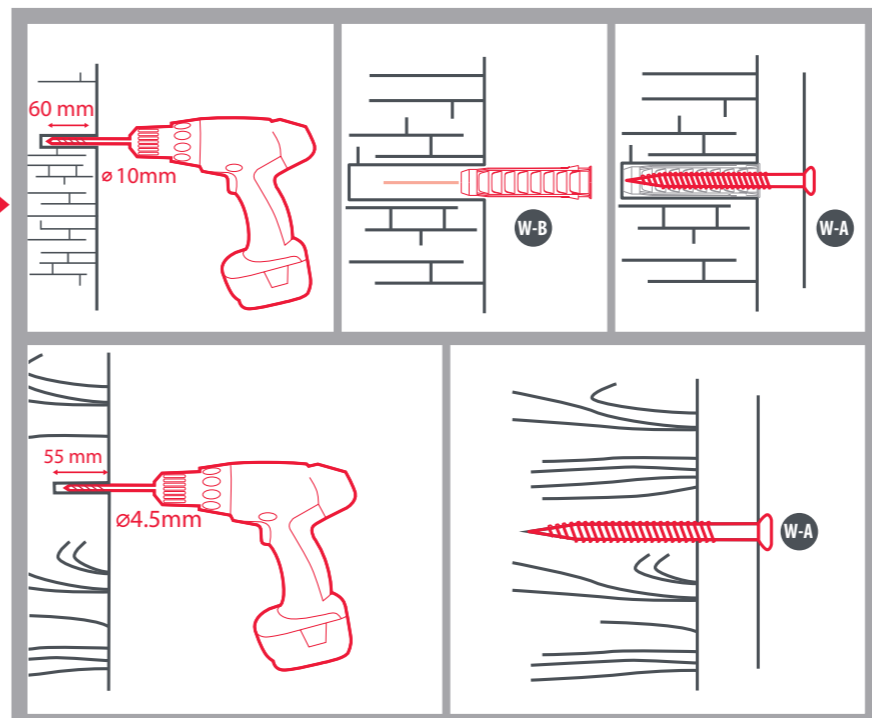

Package W

- W-A 5 x ST6.3x55mm
- W-B 5 x ø10x50mm
- W-C 5 x D6

Download the One For All Toolbox App **Free**
 UK Handy installation tools.
 DE Nützliche Unterstützung für die Montage.
 ES Útiles herramientas para el montaje.
 FR Outils d'installation pratiques.
 IT Comodi strumenti per l'installazione.

WM4629 Universal Electronics BV - Europe & International
 RDN-0150421 The Netherlands

START

2 WARNING
 Please verify that the supporting surface will safely support the combined weight of the equipment and all attached hardware and components