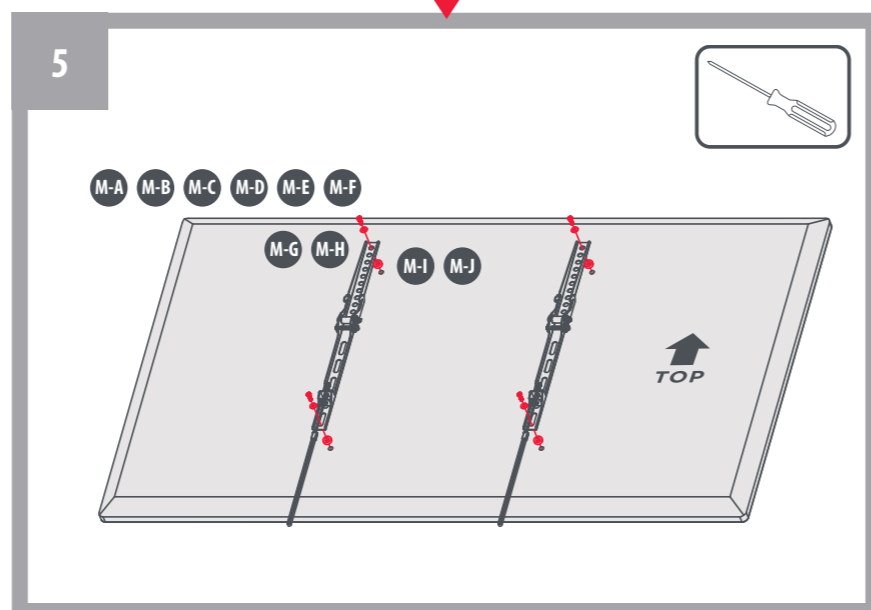

Package W

- W-A 5 x ST6.3x55mm
- W-B 5 x ø10x50mm
- W-C 5 x D6

Download the One For All Toolbox App **Free**
 UK Handy installation tools.
 DE Nützliche Unterstützung für die Montage.
 ES Útiles herramientas para el montaje.
 FR Outils d'installation pratiques.
 IT Comodi strumenti per l'installazione.

WM4629 Universal Electronics BV - Europe & International
 RDN-0150421 The Netherlands

START

2 WARNING
 Please verify that the supporting surface will safely support the combined weight of the equipment and all attached hardware and components

3

FINISH