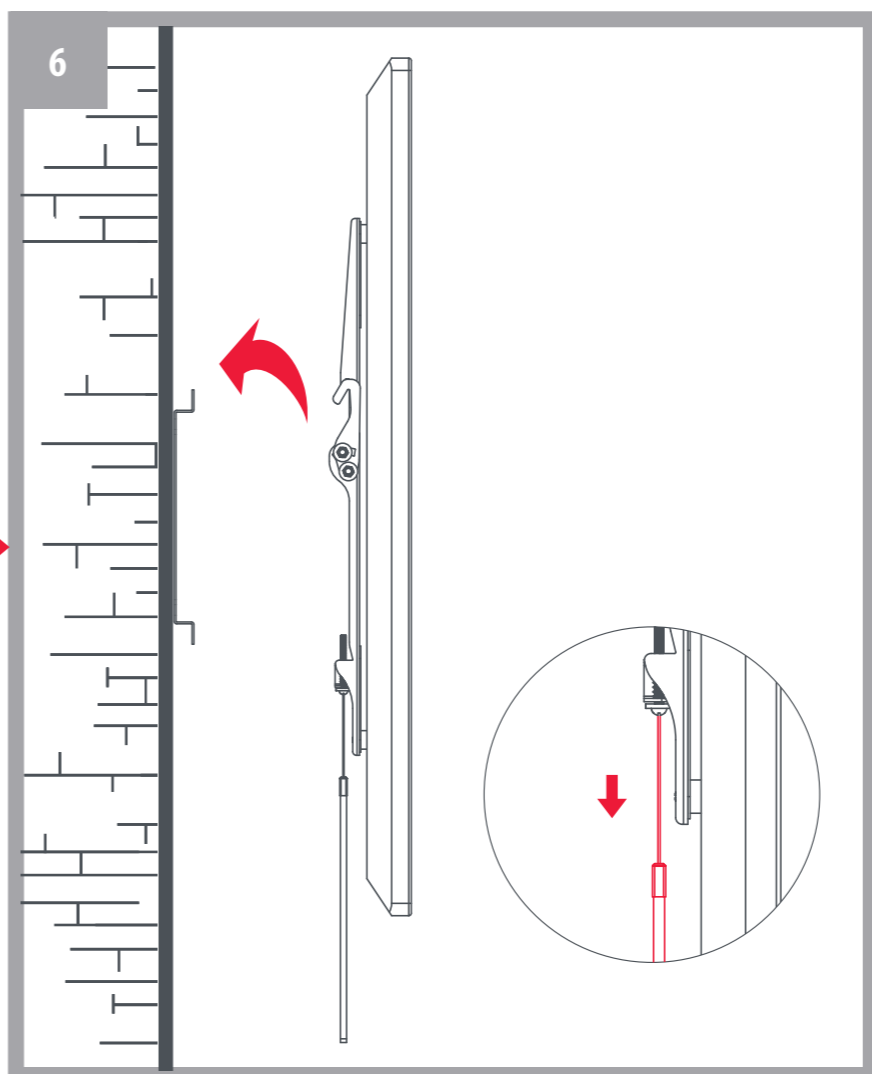

ONE
FOR ALL

Universal
600 x 400 max

Package M

- M-A 4 x M4x28mm
- M-B 4 x M5x14mm
- M-C 4 x M6x14mm
- M-D 4 x M6x30mm
- M-E 4 x M8x30mm
- M-F 4 x M8x50mm
- M-G 4 x D5
- M-H 4 x D8
- M-I 8 x ø15xø8x5mm
- M-J 8 x ø15xø8x15mm
- M-K 4 x EVA Foam Pads
- M-L 1 x

Package W

- W-A 5 x ST6.3x55mm
- W-B 5 x ø10x50mm
- W-C 5 x D6

Download the One For All Toolbox App **Free**
UK Handy installation tools.
DE Nützliche Unterstützung für die Montage.
ES Útiles herramientas para el montaje.
FR Outils d'installation pratiques.
IT Comodi strumenti per l'installazione.

WM4629 Universal Electronics BV - Europe & International
RDN-0150421 The Netherlands

START

2 WARNING
Please verify that the supporting surface will safely support the combined weight of the equipment and all attached hardware and components

3

FINISH