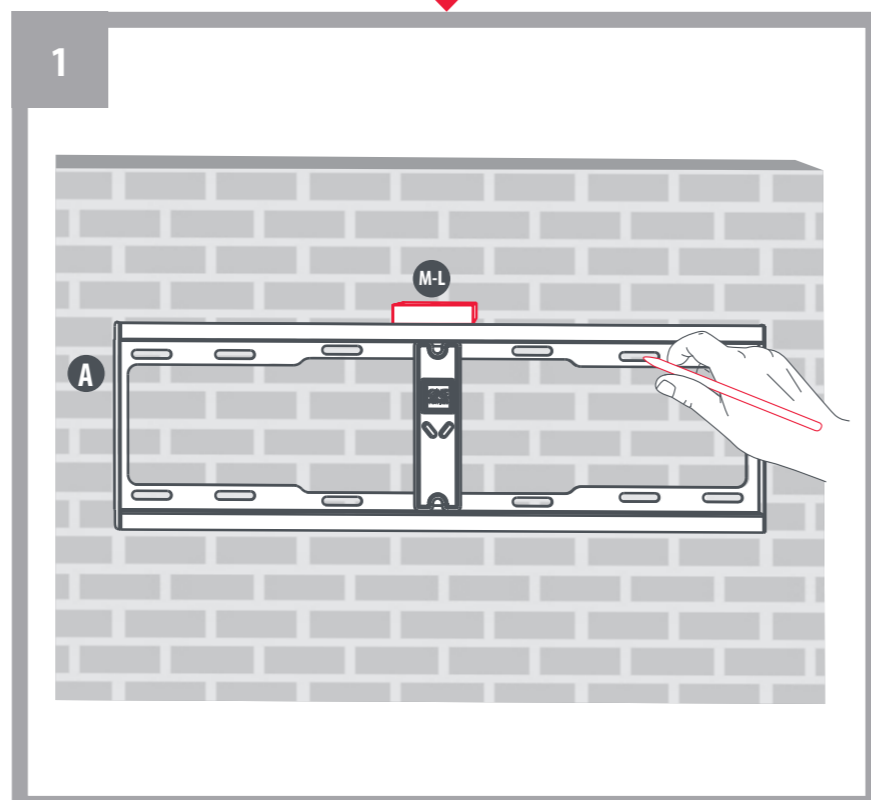

ONE
FOR ALL

Universal
600 x 400 max

Package M

- M-A 4 x M4x28mm
- M-B 4 x M5x14mm
- M-C 4 x M6x14mm
- M-D 4 x M6x30mm
- M-E 4 x M8x30mm
- M-F 4 x M8x50mm
- M-G 4 x D5
- M-H 4 x D8
- M-I 8 x ø15xø8x5mm
- M-J 8 x ø15xø8x15mm
- M-K 4 x EVA Foam Pads
- M-L 1 x

Package W

- W-A 5 x ST6.3x55mm
- W-B 5 x ø10x50mm
- W-C 5 x D6

Download the One For All Toolbox App **Free**
UK Handy installation tools.
DE Nützliche Unterstützung für die Montage.
ES Útiles herramientas para el montaje.
FR Outils d'installation pratiques.
IT Comodi strumenti per l'installazione.

WM4629 Universal Electronics BV - Europe & International
RDN-0150421 The Netherlands

START

2 WARNING
Please verify that the supporting surface will safely support the combined weight of the equipment and all attached hardware and components

3

FINISH