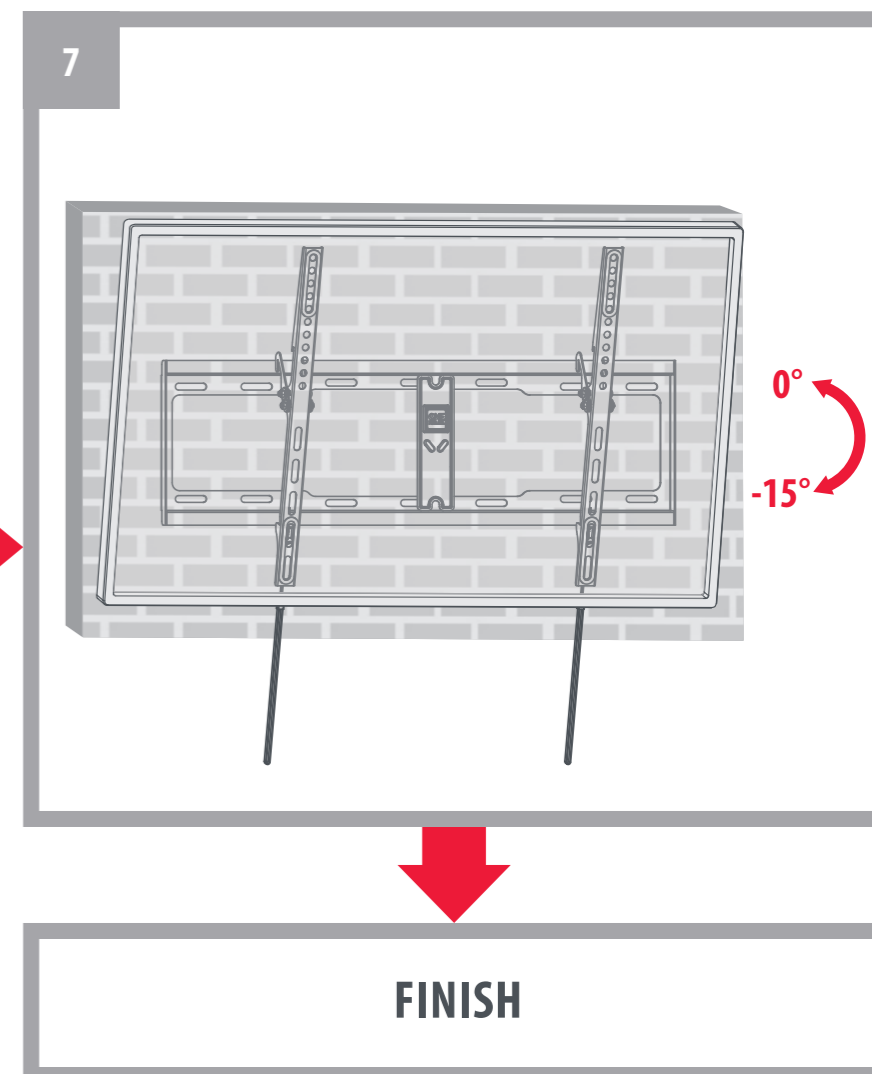

ONE
FOR ALL

Universal
600 x 400 max

Package M

- M-A 4 x M4x28mm
- M-B 4 x M5x14mm
- M-C 4 x M6x14mm
- M-D 4 x M6x30mm
- M-E 4 x M8x30mm
- M-F 4 x M8x50mm
- M-G 4 x D5
- M-H 4 x D8
- M-I 8 x ø15xø8x5mm
- M-J 8 x ø15xø8x15mm
- M-K 4 x EVA Foam Pads
- M-L 1 x

Package W

- W-A 5 x ST6.3x55mm
- W-B 5 x ø10x50mm
- W-C 5 x D6

Download the One For All Toolbox App **Free**
UK Handy installation tools.
DE Nützliche Unterstützung für die Montage.
ES Útiles herramientas para el montaje.
FR Outils d'installation pratiques.
IT Comodi strumenti per l'installazione.

WM4629 Universal Electronics BV - Europe & International
RDN-0150421 The Netherlands

START

2 WARNING
Please verify that the supporting surface will safely support the combined weight of the equipment and all attached hardware and components

3

FINISH