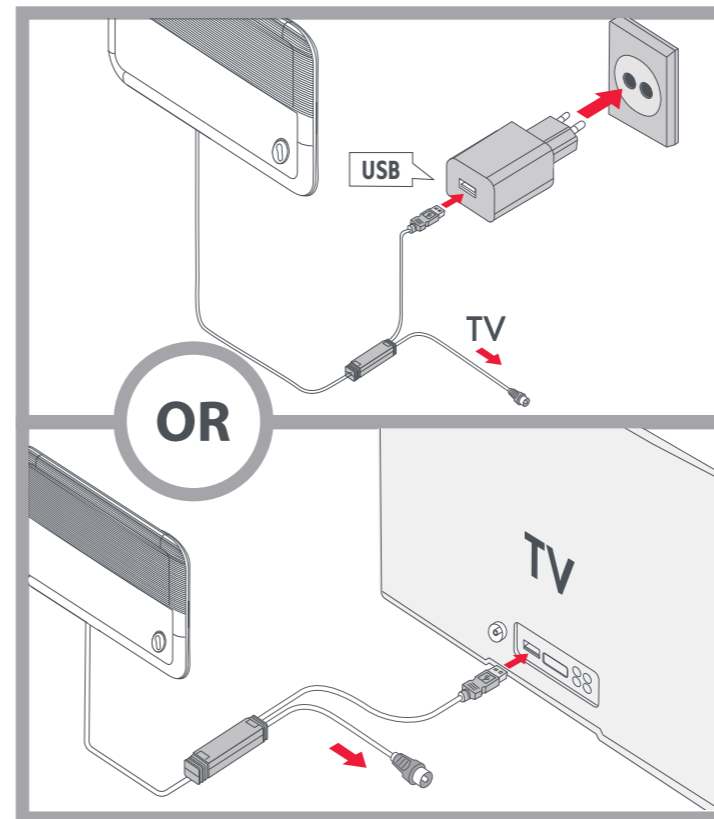

1 CONNECTING USB CABLE

START