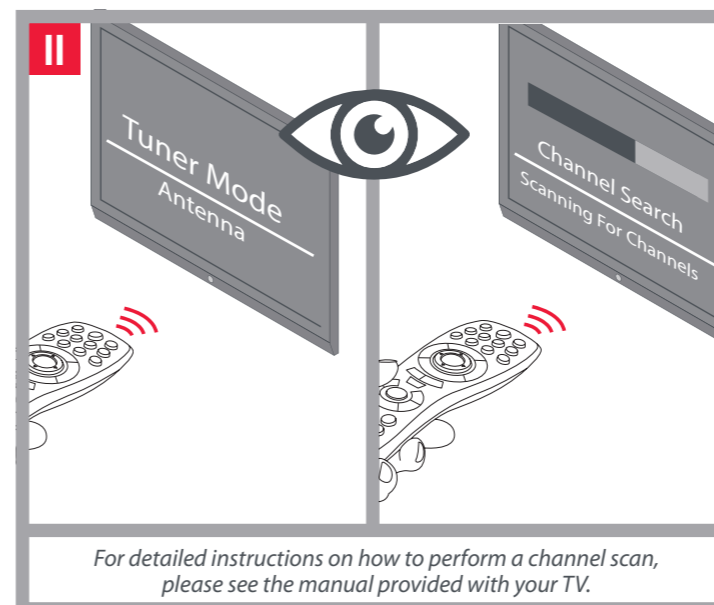

3 POSITION THE ANTENNA: