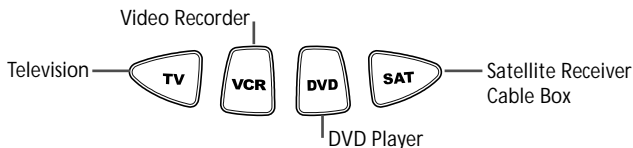

- Most TV's do not switch back on pressing the POWER key, please try pressing a "number" key or the "TV-text off" key to switch your TV back on.
- If your device does not respond, follow steps 1 through 6 with each code listed for your brand. If none of the codes listed for your brand operate your device, then try the Search Method described on page 7, even if your brand is not listed at all.
- Some codes are quite similar. If your device does not respond or is not functioning properly with one of the codes, try another code listed under your brand.
- If the original remote control from your Video Recorder / DVD player did not have a POWER key, press PLAY instead of POWER during step 6.
- To set up your other devices, follow the same instructions above, only press the appropriate device key during step 3.
- Remember to press the correct device key before operating your device. Only one device can be assigned to a device key.
- **Write your device code in the applicable four digit boxes provided in the battery compartment and on page 8 for future reference.**

Devices can be found under the following keys:

To set up for a second TV, VCR, DVD or SAT
(See mode re-assignment, Page 9).