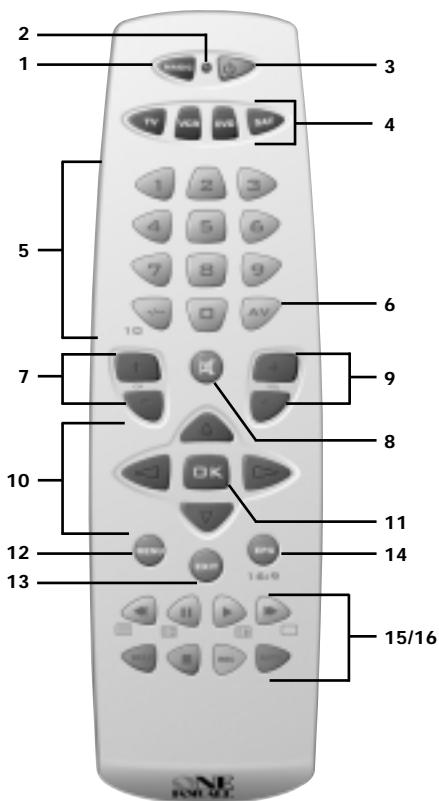

PICTURES OF THE ONE FOR ALL 4 REMOTE	3
BATTERIES	4
THE KEYPAD	4

INSTALLATION

SETTING UP THE ONE FOR ALL 4 ..... **Page 6**

(How to set up the ONE FOR ALL 4 to control your devices)

- Direct code set up 6
- Search Method 7

SET UP CODES

Televisions	12
Video Recorders	17
Satellite Receivers	19
Cable Converters	22
DVD Players	22

CODE BLINK OUT	8
(To find out which code is currently programmed)	

QUICK CODE REFERENCE	8

EXTRA FEATURES

Mode re-assignment (Changing a device mode)	9
Colour and Brightness	10
Volume Punch Through	10

TROUBLE-SHOOTING

Problem & Solution	11

About Your ONE FOR ALL 4

Congratulations on your purchase of the ONE FOR ALL 4 Universal Remote Control. By choosing the ONE FOR ALL 4 remote you have opted for the User Friendly remote control solution. Made according to the highest quality, the ONE FOR ALL 4 will provide you with long-term satisfaction. Please read these enclosed instructions carefully before putting your ONE FOR ALL 4 to use.

Your ONE FOR ALL 4 Remote Package contains:

- Your ONE FOR ALL 4 Remote
- Your ONE FOR ALL 4 Manual

Your Manual is divided into two parts: the set-up instructions and the device codes.

PLEASE DO NOT DISCARD THIS MANUAL AS YOU MAY NEED IT AGAIN IN THE FUTURE!

Your ONE FOR ALL 4 can operate four devices: a Television, a Video Recorder, a DVD Player and a Satellite Receiver or Cable Converter.